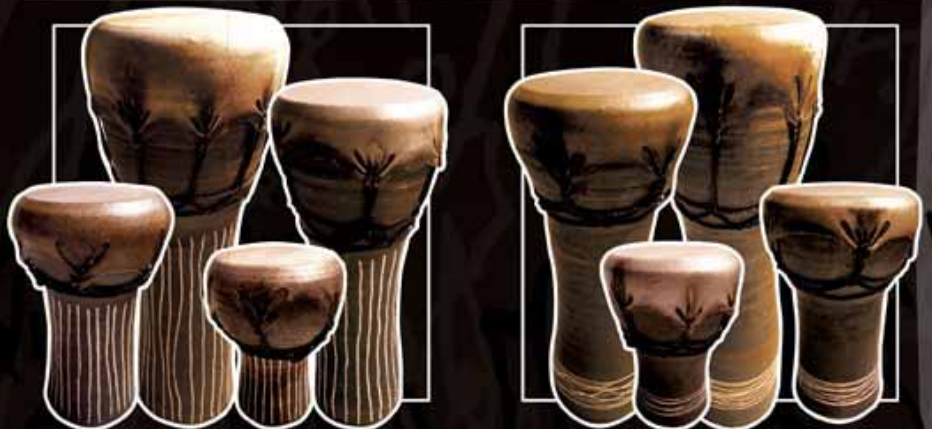

Yamatji COLLECTION

THE EARTH

MY JOURNEY

BUNGARRA

MEETING PLACE

DYIGA

GATHERINGS

IGNITE YOUR LIFESTYLE WITH THESE CONTEMPORARY DESIGNS FROM MUD DRUM'S MUMA ZULU RANGE. DISCOVER THE MAGIC OF MUSIC. MIX IT UP WITH SCRATCH OR STRIPE DESIGNS TO CREATE THE MOOD.

GO ON, MAKE SOME NOISE...

MUMA ZULU

SHAKE, RATTLE AND ROLL! FIND YOUR RHYTHM WITH RATTLE ROCKS!
SIMPLY PICK ONE UP AND START SHAKING. HAND FORMED FROM
CLAY AND FIRED TO STONEWARE THEY ARE ROCK
SOLID AND READY TO RATTLE!